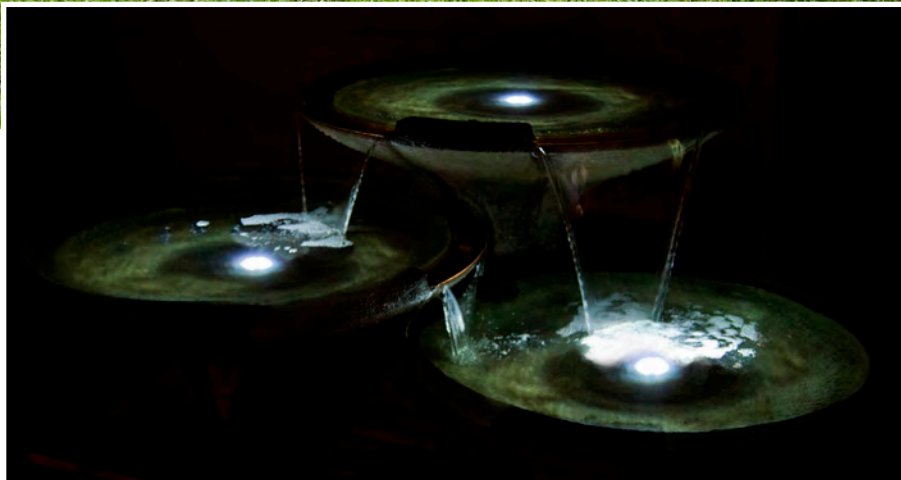

4946F1
Reflections Fountain, 1 pc.
18.5 in. H, 49 in. W, 41 in. F-B

- Shown in Relic Nebbia (RN)

*Brilliant Underwater LED light kit
included for shimmering night-time effect.*

Fountains

Our Luminaire Fountains, both Round and Square, elevate fountains to brand new heights. Fourteen discs, stacked and separated by acrylic rings provide a literally floating appearance. Plus, changeable central lighting allows just the right nighttime ambiance.