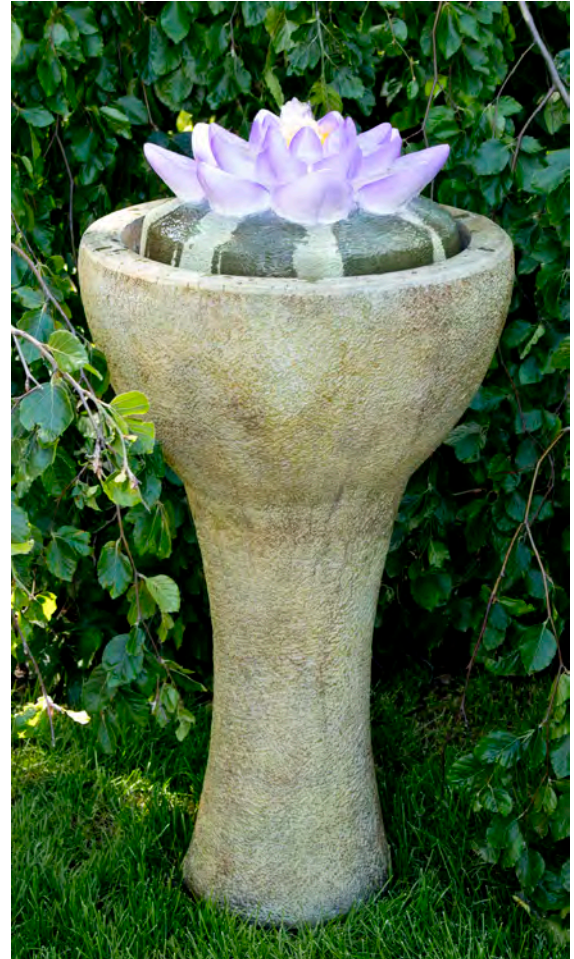

Brilliant Underwater LED light kit included for shimmering night-time effect.

5348F2BHT (HT finish)
5348F2B (All other finishes)
Tall Lotus Fountain, 2 pc.
42 in. H, 22 in. Diam

- Shown in Hi-Tone (HT)

No. 5348 Lotus Top - 7 in. H, 16 in. Diam.

No. 6344 Tall Tranquility Vase with Supports - 37 in. H, 22 in. Diam.