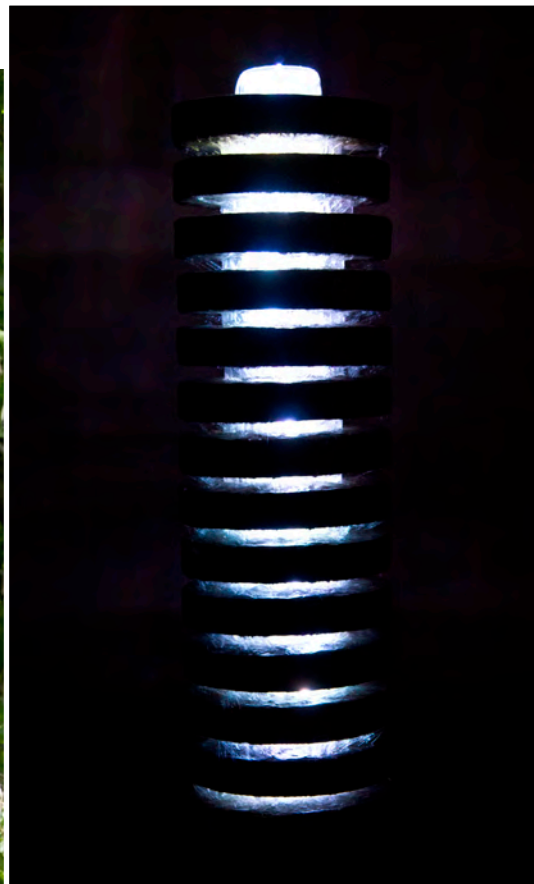

Wishing you much outdoor enjoyment!

The Henri Studio Team

The 3-Tier and 4-Tier Buckingham Fountains put a “wide copper spill” twist on the traditional tiered fountain. We think you’ll agree that this is a significant evolution of the art.

5040F6 Buckingham 4-Tier Fountain, 6 pc.

78 in. H, 49 in. Diam.

- Shown in Relic Lava (RL)

No. 5040 Buckingham Finial - 10 in. H, 6 in. Diam.

No. 6029 Buckingham Upper Bowl-Pedestal
- 13 in. H, 15.5 in. Diam.

No. 6039 Buckingham Middle Bowl-Pedestal - 16.5 in. H, 22 in. Diam.

No. 6050 Buckingham Bottom Bowl-Pedestal - 22 in. H, 31 in. Diam.

Fountains

Four unique wall fountains offer wide copper edges and cascading spills, each with its own unique theme. The Bamboo, Northwoods, Terrain and Starry Night Wall Fountains provide an artistic or natural background to wide and soothing water flow.

4946F1
Reflections Fountain, 1 pc.
18.5 in. H, 49 in. W, 41 in. F-B

- Shown in Relic Nebbia (RN)

*Brilliant Underwater LED light kit
included for shimmering night-time effect.*

Fountains

Our Luminaire Fountains, both Round and Square, elevate fountains to brand new heights. Fourteen discs, stacked and separated by acrylic rings provide a literally floating appearance. Plus, changeable central lighting allows just the right nighttime ambiance.