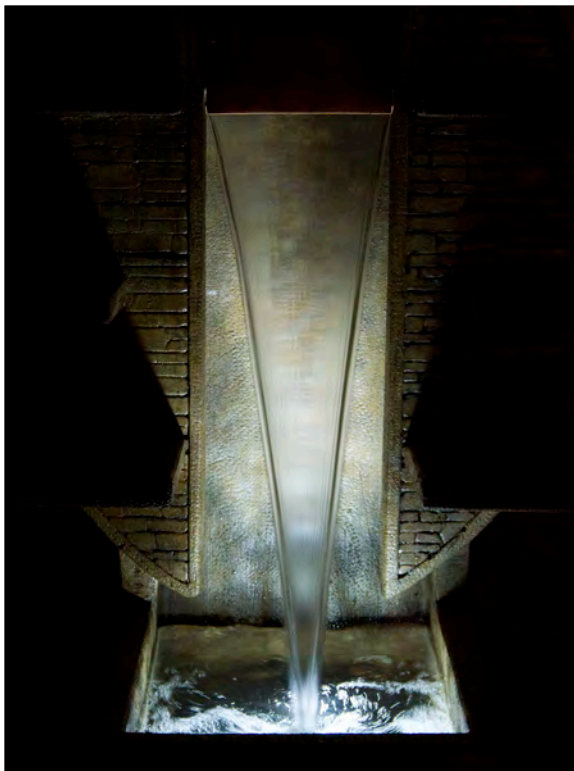

Fountains

Bringing fountains and plantings even closer, our Rainforest Wall Fountain combines a centrally plunging sheet of water with shelves on either side for your favorite plants or collectibles. A virtual rainforest in your outdoor space....

4441F1
Rainforest Wall
Fountain, 1 pc.

48 in. H, 36.5 in. W,
25.5 in. F-B

- Shown in Relic Lava (RL)

Plants/Containers are not included

*Brilliant Underwater LED light kit
included for shimmering night-time effect.*